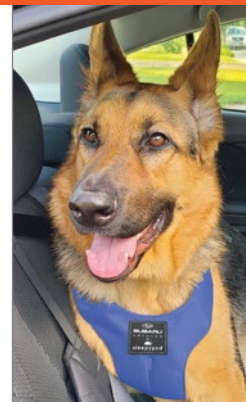

SOA854B001 (Small)

SOA854B002 (Medium)

License Plate Frames – Pet Lover

At Subaru, pets are part of the family. Share your love for your furry, scaly or feathered friends with our Pet Lover License Plate Frame. Subaru Pet Lover frames are manufactured from heavy-gauge 304-stainless steel that will not rust or corrode, and come in either matte black or polished stainless steel.

SOA342L165 (Matte Black)

SOA342L166 (Stainless Steel)

Pet Carrier and Mobile Pet Bed

Manufactured by Sleepypod®, this multi-functional, ultra-plush pet bed also doubles as a carrier to transport your small dog or cat in comfort and safety – both in and out of your Subaru. Crash-tested and certified by the Center for Pet Safety, this accessory is designed with Velcro® positioning points to secure seatbelt straps when used as a car seat. The removable, ultra-plush interior bedding allows your furry companion to feel right at home when on the road, helping to make travel less stressful. The Pet Carrier and Mobile Pet Bed is uniquely designed in signature Subaru blue, includes zipper pulls to remove the durable upper mesh dome, padded carry handle and adjustable shoulder strap with comfort padding. Luggage-grade exterior is easily wiped clean. Removable plush bedding is machine-washable.

SOA854S100

Suitable for pets weighing 15 pounds and under. Not suitable for use during air travel.

Pet Harness

Before you fasten your own seatbelt, be sure to buckle up your dog for safety before you begin all your road trips together. Infinity Loop webbing design, combined with a padded vest, seatbelt grade straps and stress tested buckles, work together to distribute and reduce damaging forces that can cause injury in a car collision. Manufactured by Sleepypod® and uniquely designed in signature Subaru blue, your dog will travel in safety and style.