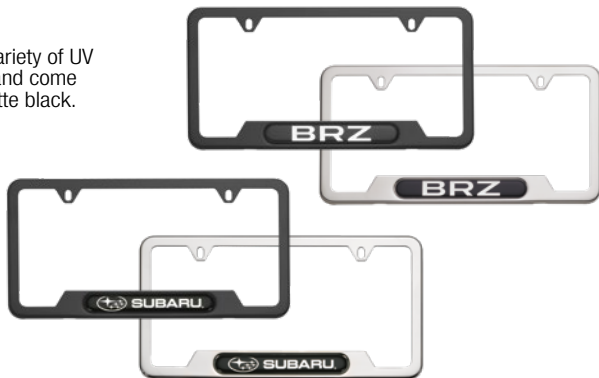

(BRZ-Matte Black)

SOA342L147

(BRZ-Stainless Steel)

SOA342L167

(Subaru-Matte Black)

SOA342L127

(Subaru-Stainless Steel)

License Plate Frames – Adventure Seeker

You pick the adventure, your Subaru will get you there. Our Adventure Seeker license plate frame is for the explorer. Frames are manufactured from heavy-gauge 304-stainless steel that will not rust or corrode, and come in either matte black or polished stainless steel.