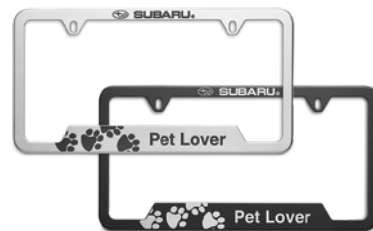

SOA3991530

More reasons to love.

Don't leave your furry travel companion behind. Share the love with them and bring them along in safety and comfort with Genuine Subaru Pet-friendly Accessories.

Pet Travel Bowl

Wherever the road takes you and your furry friends, take your pet's food and water with you in one convenient, portable container. Manufactured by Sleepypod®, the Pet Travel Bowl allows you to freeze water in the base to keep water cool and wet food fresh while traveling. The lid doubles as a second bowl and the textured base design helps resist spilling or tipping. The Pet Travel Bowl is dishwasher and microwave-safe, BPA-free and manufactured with FDA food-grade silicone. Specially designed in distinctive Subaru blue so your pet can show their love for Subaru with each sip and bite.

SOA854B001 (Small)

SOA854B002 (Medium)

License Plate Frames – Pet Lover

At Subaru, pets are part of the family. Share your love for your furry, scaly or feathered friends with our Pet Lover License Plate Frame. Subaru Pet Lover frames are manufactured from heavy-gauge 304-stainless steel that will not rust or corrode, and come in either matte black or polished stainless steel.