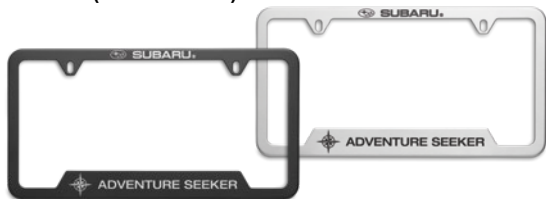

License Plate Frames – Adventure Seeker

You pick the adventure, your Subaru will get you there. Our Adventure Seeker license plate frame is for the explorer. Frames are manufactured from heavy-gauge 304-stainless steel that will not rust or corrode, and come in either matte black or polished stainless steel.

SOA342L163 (Matte Black)

SOA342L164 (Stainless Steel)

Parking Only Sign

Keep your parking spot exclusive for your BRZ. Kit includes 8" x 12" sign, mounting screws and hider caps.

SOA342L151

Subaru Oil Cap

Replacement oil cap is machined from billet aluminum, anodized in blue and laser etched with the Subaru logo.

SOA3881280